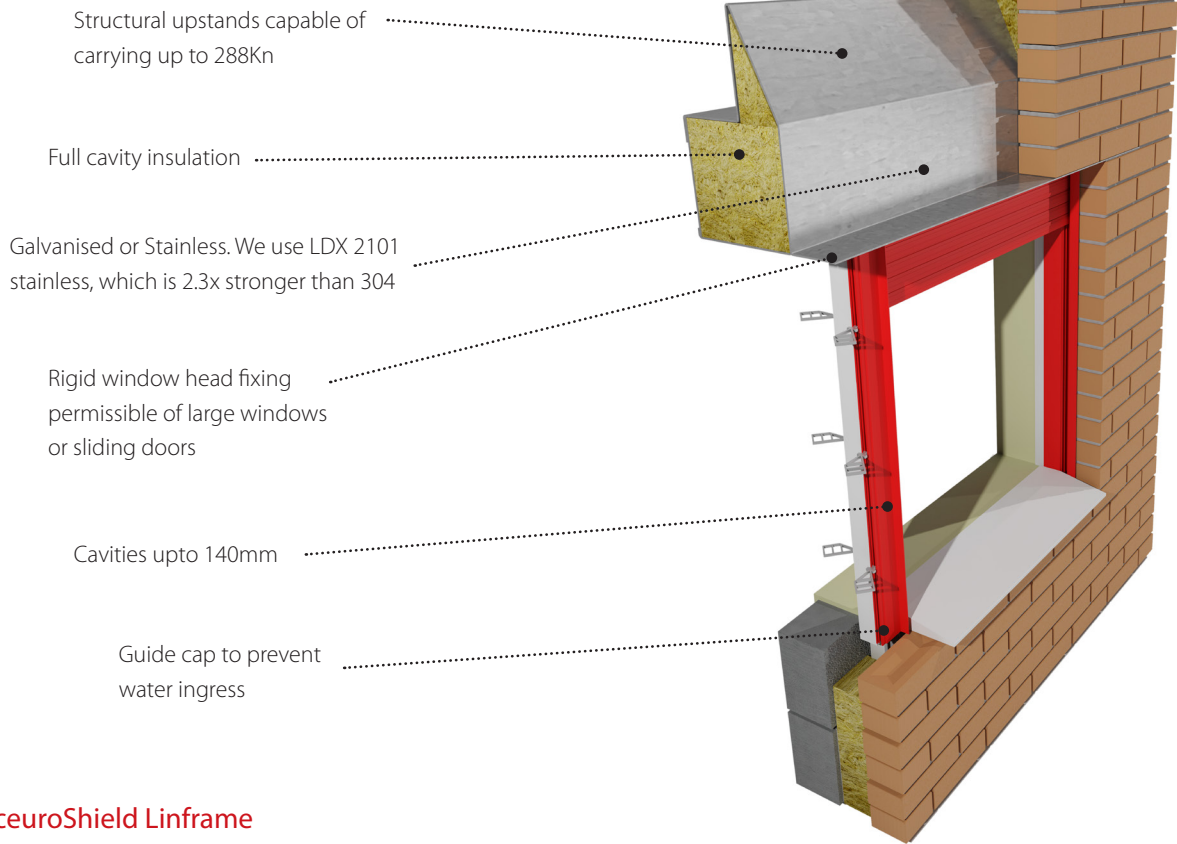

The system is popular on new-builds but is also suitable for installation on existing buildings.

Key Features:

- The shutter is hidden within the wall construction
- Can accommodate openings up to 8000mm in a single span
- Can be manufactured with shutters up to 5900mm in width
- Fully CE compliant
- Meets all building regulations
- A choice of slat profiles
- Designed to minimise cold bridging
- Lintels available in galvanised or stainless steel

The lintel shutter is available with bespoke shaped openings, like arches, circular windows or any almost any other shape you can think of.

Corner Lintels

Whether your walls are straight, curved or cornered our lintels can be adapted to suit your design. Where required, we can provide corner lintels with supporting steelwork.

SeceuroShield Lintel Security Shutter

SeceuroShield Linframe

The Linframe is an FCS (full closer system). This provides a complete insulated closer for an aperture which closes the bottom of the shutter's guides, allowing a weather seal finish. Rigid UPVC elbows set an opening size to the exact dimensions required.

Corner Elbow

These rigid joints form the corners to the Linframe sub-frame to guarantee parallel openings. This ensures that windows can be measured for tight fitting tolerances

Access Panel

Building regulations stipulate that any structural element of a building must be protected from fire. The Lintel Shutter access panel gives protection, insulation and can be painted to match your internal finish.