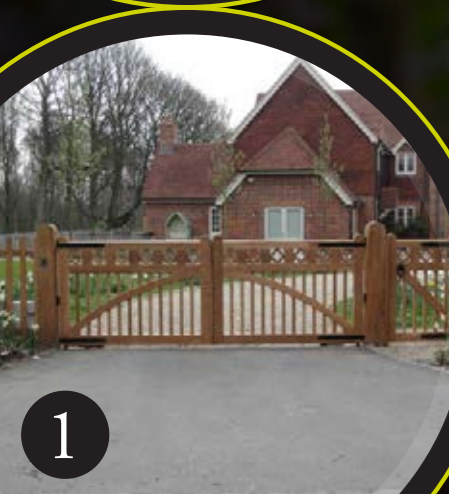

Penchard
✓ WHOLESALE

Welcome...

To the Penchard bespoke gate brochure. Makers of the most magnificent hand crafted solid timber gates. Leading the way in the design and creation of exquisite gates.

Using only the very finest quality materials, we pride ourselves on being able to tailor a solution for you at surprisingly affordable prices.

The beauty of using natural materials is that they blend in seamlessly with rural surroundings.

Amport

5 Bar Flat Top

Quarley

5 bar Estate

Kimpton

The majestic sweep of the top rail highlights just one of the aspects that make a timbergate so attractive.